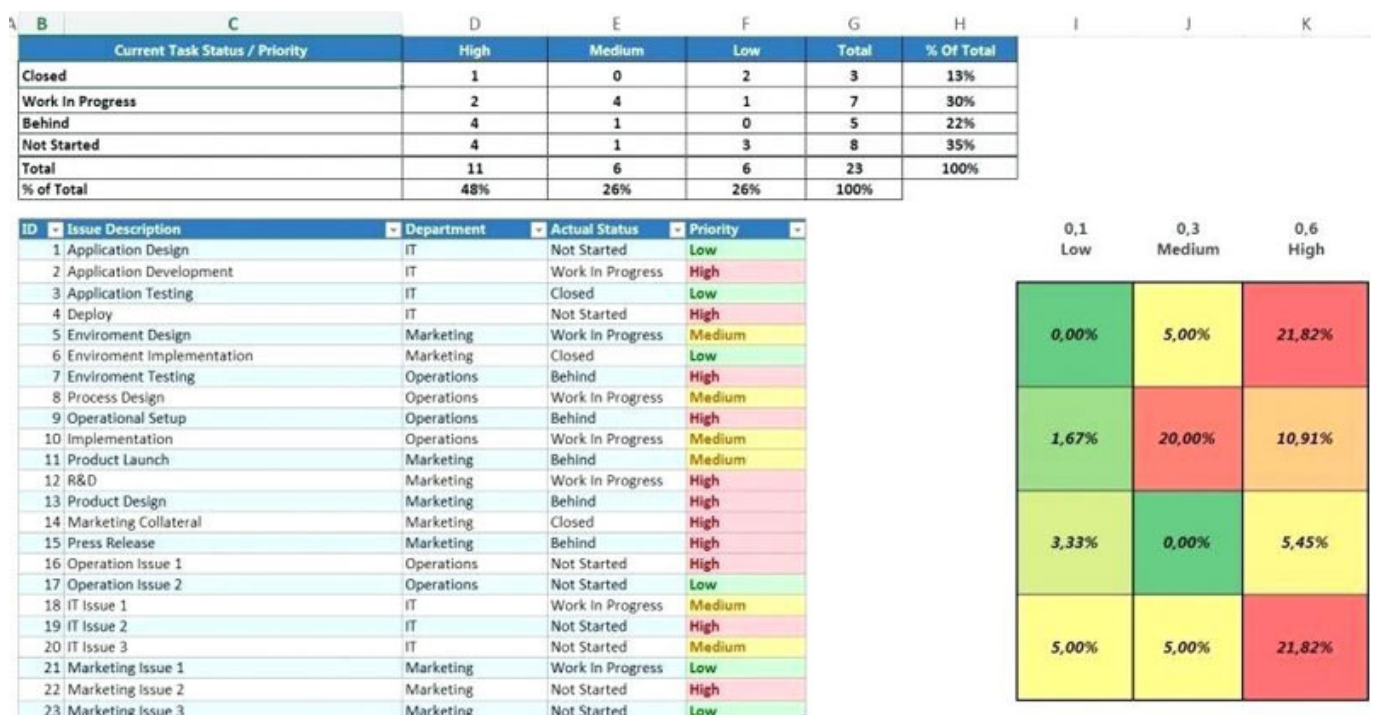

1. [visio supply chain template](#)

3D Logistics Warehouse PowerPoint Shapes – By definition, Logistics is generally the detailed organization and implementation of a complex operation.. Diagram, share, and innovate faster with Lucidchart Diagram Templates and Examples.

visio supply chain template

visio supply chain template, visio supply chain stencil [mobile legends emulator for mac](#)

Cardboard boxes, referencing traditional packaging Wooden Pallets, for packages transportations.. Supply Chain Process Map Template In the 3D Logistics Warehouse PowerPoint Shapes Template, we provide shapes referencing important concepts of the logistics warehouse management, for example:Conveyor Belt.. This slide gives you the opportunity to visualize the supply of raw materials from procurement and delivery to the warehouse in.. In a more traditional sense, logistics refer to the flow of thing from one point to another (source to destination). [Proshow Producer For Mac Os](#)

[Muat Turun Adobe Photoshop Percuma Berharap App Español Apple](#)

[Drivers For Sony Vaio Svf152c1ww](#)

Click to download or edit online Click the template to edit it online Supply Chain and Logistics schema diagrams & pictogram